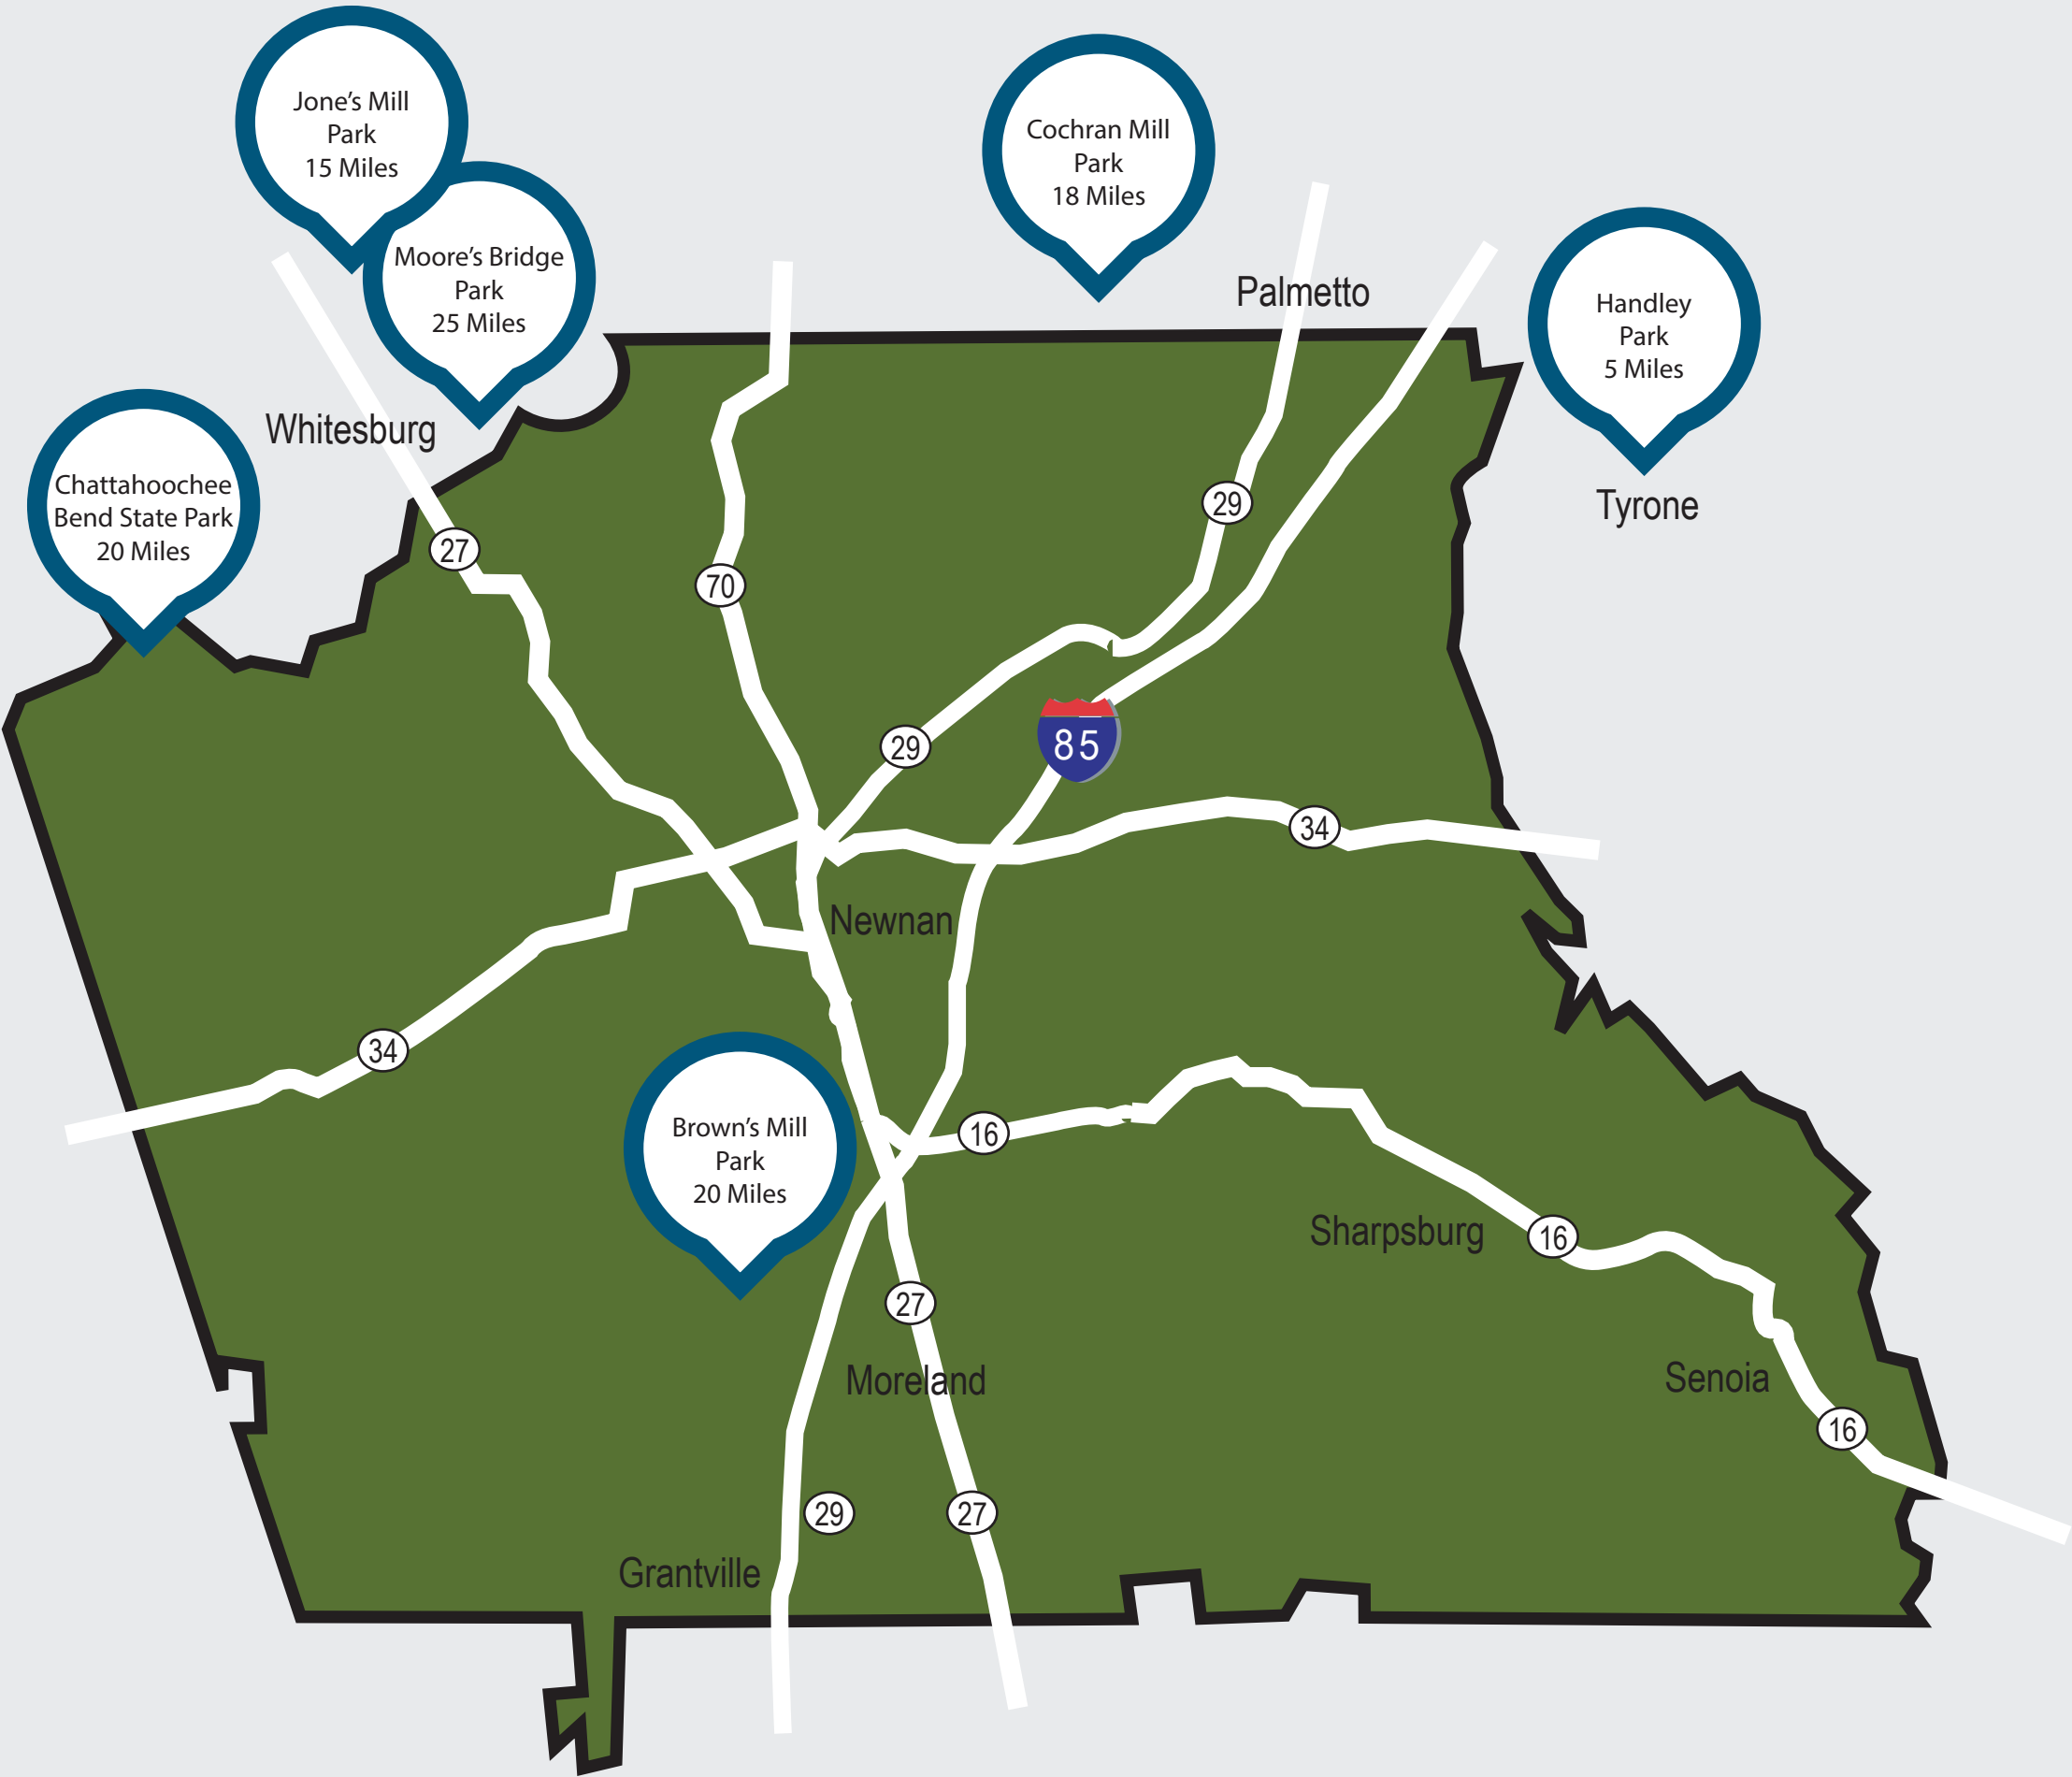

100+ Miles of Multipurpose Trail (within 30 minutes of Newnan)

MTB ATLANTA
30 Years of Digging Trails